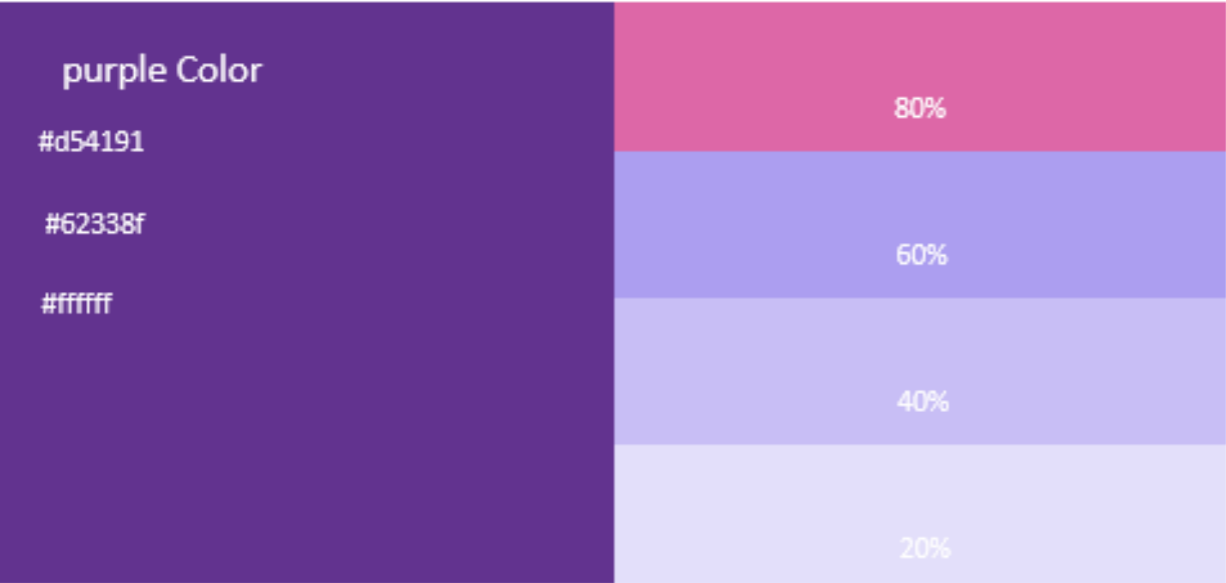

Unify experimenting with colours