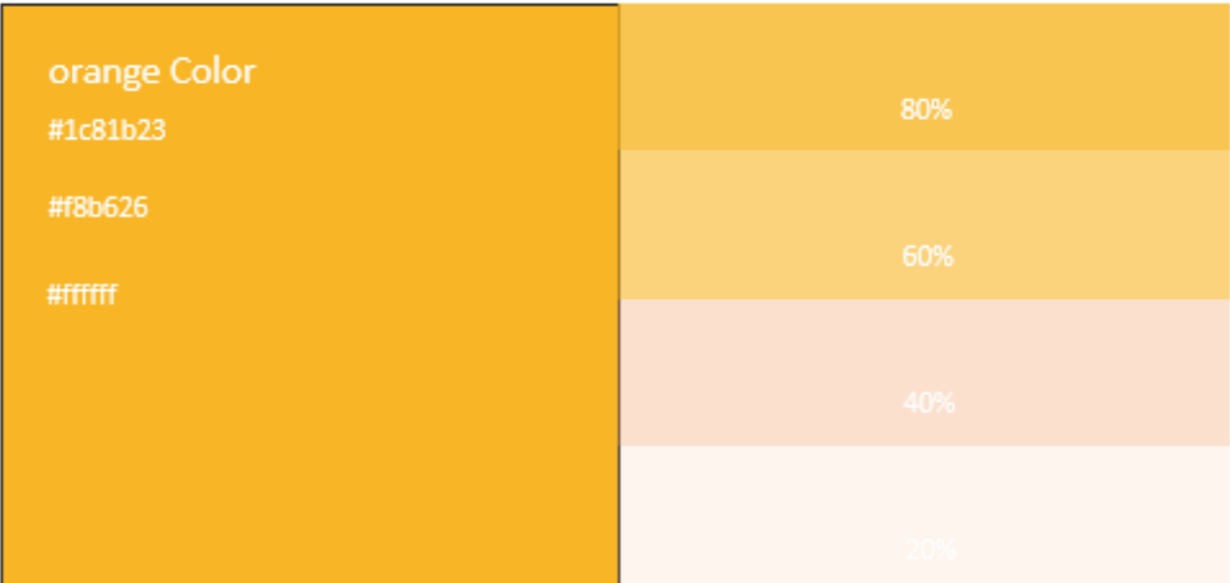

Unify experimenting with colours