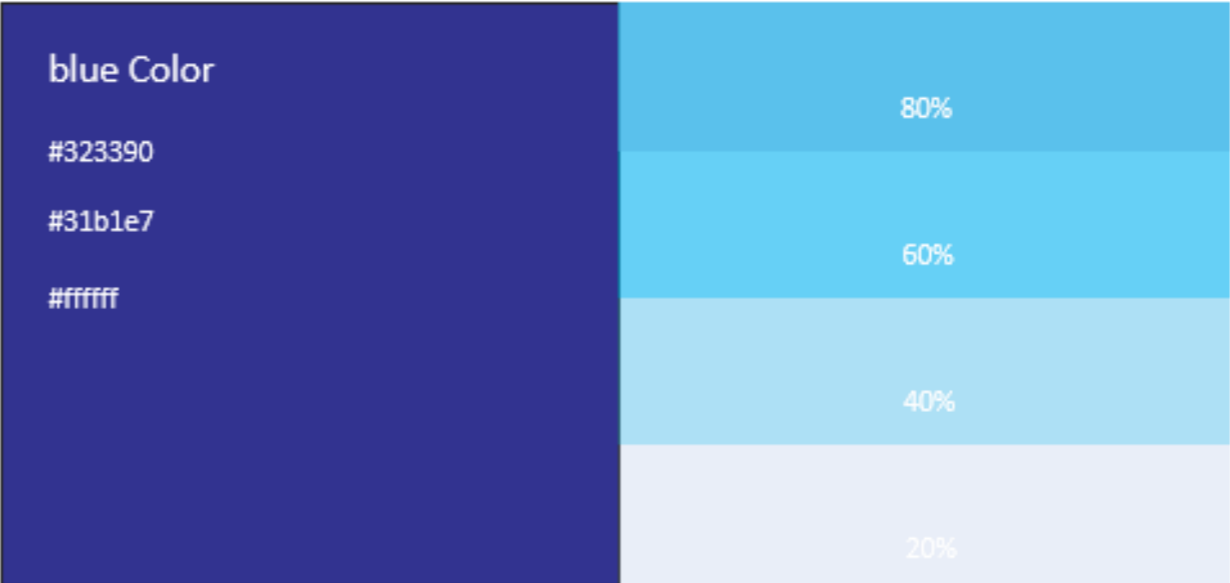

Unify experimenting with colours